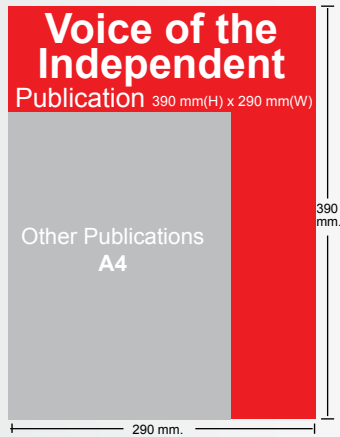

voice

of the **independent**

SERVING THE INDEPENDENT FREIGHT FORWARDING COMMUNITY

The Voice of the Independent has a circulation of 100,000 copies

Advertising formats available

All ads in full color only

Dimensions of The Voice of the Independent Publication compared to normal A4 Publications

Half Page

Type Area: 183 mm(H) x 262 mm(W)
\$2400 per insertion

Junior Page

Type Area: 250 mm(H) x 172 mm(W)
\$2150 per insertion

Quarter Page (Vertical)

Type Area: 183 mm(H) x 128 mm(W)
\$1200 per insertion

Sixth Page (Horizontal)

Type Area: 65 mm(H) x 262 mm(W)
\$750 - Inside Pages per insertion
\$950 - Front Cover per insertion

Earpiece (Front Cover)

Type Area: 68 mm(H) x 63 mm(W)
\$600 - Front Cover per insertion